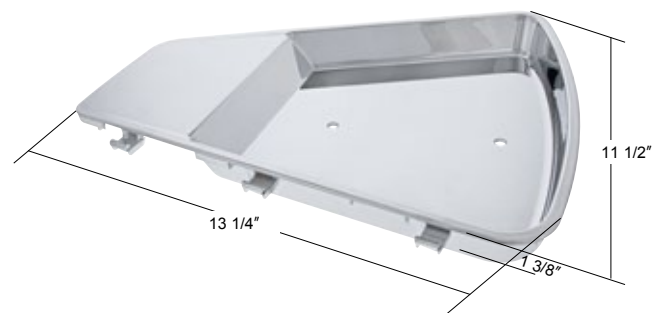

Chrome Plastic Dash Top Tray For 2018-22 Volvo VNL

- Beautiful chrome plated finish with triple chrome plating process
- Quality injection molded plastic for durability
- Feature OE style J-hooks and mounting posts with clips for easy installation
- Designed to accept original rubber liner (not included)
- Removal note: with plastic trim removal tool, pry from the side near the windshield. Do not pry from the front, it will damage the J-hooks

42829 1 Pc. / Card