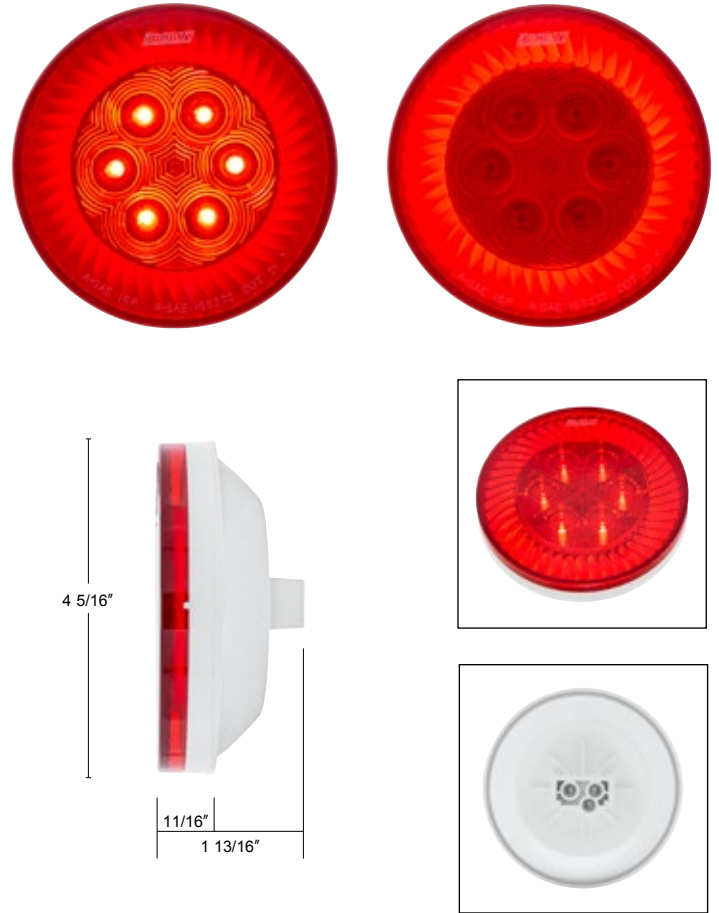

Turbine Light

16 LED 4" Round Turbine Light (Stop, Turn & Tail)

- Polycarbonate lens sonically sealed to housing to prevent moisture intrusion
- Electronics completely sealed in epoxy to resist corrosion and moisture
- Energy efficient solid-state circuit board engineered for 12V DC systems
- Feature 16 bright SMD type LEDs
- Unique turbine fin design on outer rim, comes on with low function
- High function both outer and inner LEDs turns on
- Rear housing with 3-pin female contact terminal
- Recommend use with 3-pin male plug, item #34212, 34216 (not included)
- Recommend mount with rubber push-in grommet, item #31515 (not included)
- DOT/SAE, FMVSS 108
- IP67 water resistant rating
- Amperage draw on high function: 3.2mA, low function: 1.3mA

39214   Red LED/Red Lens   1 Pc. / Card