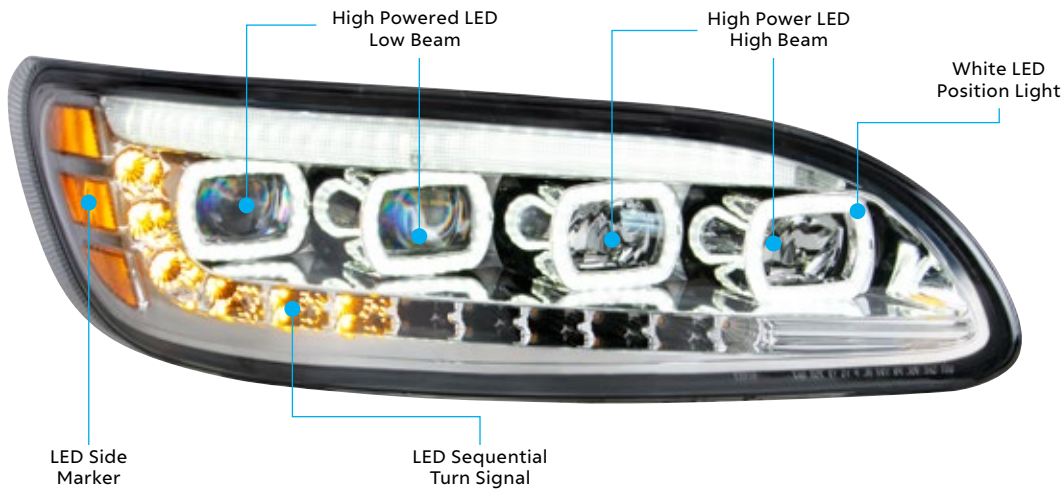

### COMPETITION SERIES

- All LED design feature 4X 15W LEDs with individual low beam projectors and high beam reflectors
- Unique patented quadruple headlight design, patent #D900,382
- Quality polycarbonate lens with durable ABS rear housing
- Bright position light with 128 white LEDs
- Sequential turn signal light with 12X 3W amber LEDs
- For 2005-2015 Peterbilt 386, also fits 1999-2010 Peterbilt 387, 2007-2018 Peterbilt 382, and 2007-2014 Peterbilt 384
- Easy connection, plugs into factory wiring harness
- Low beam: 1500 lumens, 5500K, 1.1 Amps, 12V DC input
- High beam: 3000 lumens, 5500K, 4.7 Amps, 12V DC input
- DOT/SAE, FMVSS 108