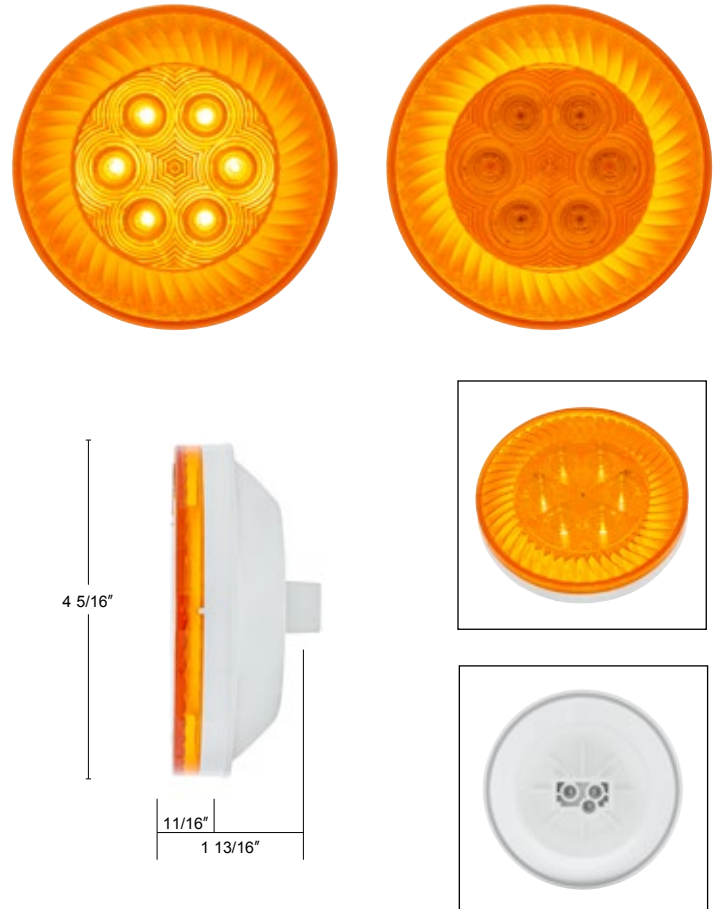

Turbine Light

16 LED 4" Round Turbine Light (Turn Signal)

- Polycarbonate lens sonically sealed to housing to prevent moisture intrusion
- Electronics completely sealed in epoxy to resist corrosion and moisture
- Energy efficient solid-state circuit board engineered for 12V DC systems
- Feature 16 bright SMD type LEDs
- Unique turbine fin design on outer rim, comes on with low function
- High function both outer and inner LEDs turns on
- Rear housing with 3-pin female contact terminal
- Recommend use with 3-pin male plug, item #34212, 34216 (not included)
- Recommend mount with rubber push-in grommet, item #31515 (not included)
- DOT/SAE, FMVSS 108
- IP67 water resistant rating
- Amperage draw on high function: 2.7mA, low function: 1.7mA

39215   Amber LED/Amber Lens   1 Pc. / Card