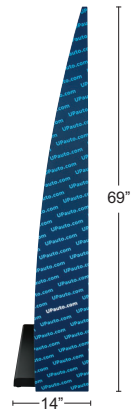

NEW ITEMS

9/10 Speed

Thread-On

New & Improved

Chrome Thread-On “Vegas” 9/10 Speed Gearshift Knob W/Adapter - Vertical

- Beautiful chrome plated finish with triple chrome plating process
- High quality, CNC machined
- Fits 9/10 speed with included adapter
- Removable thread locking sealant included

70786 1 Pc. / Color Box

13/15/18 Speed

Thread-On

New & Improved

Chrome Thread-On “Vegas” 13/15/18 Speed Gearshift Knob W/ Adapter - Vertical

- Beautiful chrome plated finish with triple chrome plating process
- High quality, CNC machined
- Fits 13/15/18 speed with included adapter
- Removable thread locking sealant included

70610 1 Pc. / Color Box

Chrome 8” Slatwall Hook

- Heavy duty steel with chrome plated finish
- Each hook can hold up to 20lbs maximum weight
- For use on slatwall panels

99173 1 Pc. / Bulk

13/15/18 Speed

Thread-On

70609 1 Pc. / Color Box

United Pacific Store Slatwall Display

- Perfect way to display United Pacific products
- Size: 31.5” Wide x 14” Deep x 69” Tall
- Recommended display hooks: item# 99173

99142 1 Pc. / Box